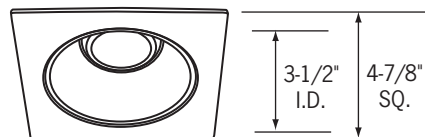

CTR1602SQ-B-(BLK, CLR)

Adjustable Multiplier; Black Trim, Black or Clear Reflector

CTR1602SQ-P-(CLR, WHT)

Adjustable Multiplier; White Trim, Clear or White Reflector

Multipliers utilizes a highly polished, specular reflector to maximize light intensity while concealing the light source. Offers the flexibility to be used as a downlight or adjustable accent light with 35° swing adjustment.

All finishes are not available for all trims.

Reflector Finish Options:

CLR - Clear, Specular
BLK - Black, Specular
WHT - White Light, Specular
PL - Platinum, Matte

Trim Finish Options:

P - White
B - Black
NK - Nickel
ST - Brushed Stainless Steel

*Trim uses stepped lens holder design and can hold up to two (2) light controlling elements. 45mm lens on lower level of lamp seat, 50mm lens on higher level.