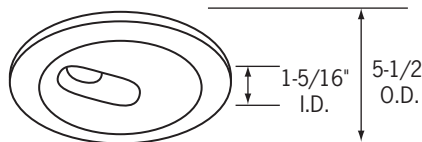

CTR1603-P
Slotted Wall Wash
Slot aperture permits maximum beam area adjustment for either wall wash or concealed accent lighting effects. 50° swing adjustment, 358° rotation. 50mm lens.