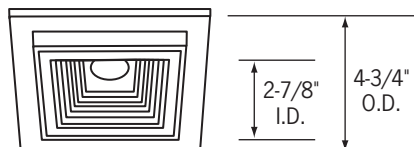

Trims for 4" RL16G Series Housings

- All trims have white trim ring finish unless specified.
- All trims are cCSAus Certified and suitable for damp locations; only shower trims are rated for wet locations.
- All trims compatible with Megaman® PAR16 lamps. For other manufacturer LED lamp compatibility, please consult factory.
- Clear lens provided with trim should only be used with open MR16 lamps. Lens should not be used with LED lamps.

CTR1604-P

Black Baffled Square

Deep baffle traps stray light and conceals light source. Downlight or adjustable: up to 35° vertical adjustment. 45mm lens.