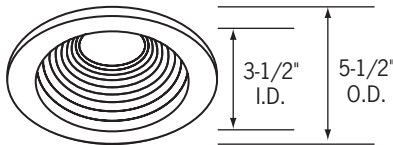

Trims for 4" RL16G Series Housings

- All trims have white trim ring finish unless specified.
- All trims are cCSAus Certified and suitable for damp locations; only shower trims are rated for wet locations.
- All trims compatible with Megaman® PAR16 lamps. For other manufacturer LED lamp compatibility, please consult factory.
- Clear lens provided with trim should only be used with open MR16 lamps. Lens should not be used with LED lamps.