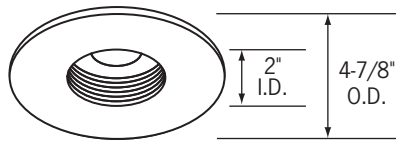

CTR1605-P*
Black Baffled Pin Spot

Precise beam spread and unobtrusive appearance. Concealed lamp design for maximum eye comfort. Deep baffle.