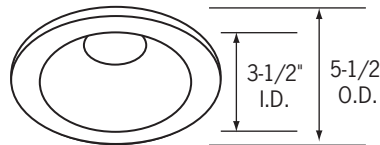

CTR1602-P-(BLK, CLR, PL, WHT)*
White Trim Ring, Select Reflector Finish

CTR1602-B-BLK*
Black Trim Ring, Black Reflector

CTR1602-(ST, NK)-CLR*
Select Metal Trim Finish, Clear Reflector

Multipliers utilizes a highly polished, specular reflector to maximize light intensity while concealing the light source. Offers the flexibility to be used as a downlight or adjustable accent light with 35° swing adjustment.