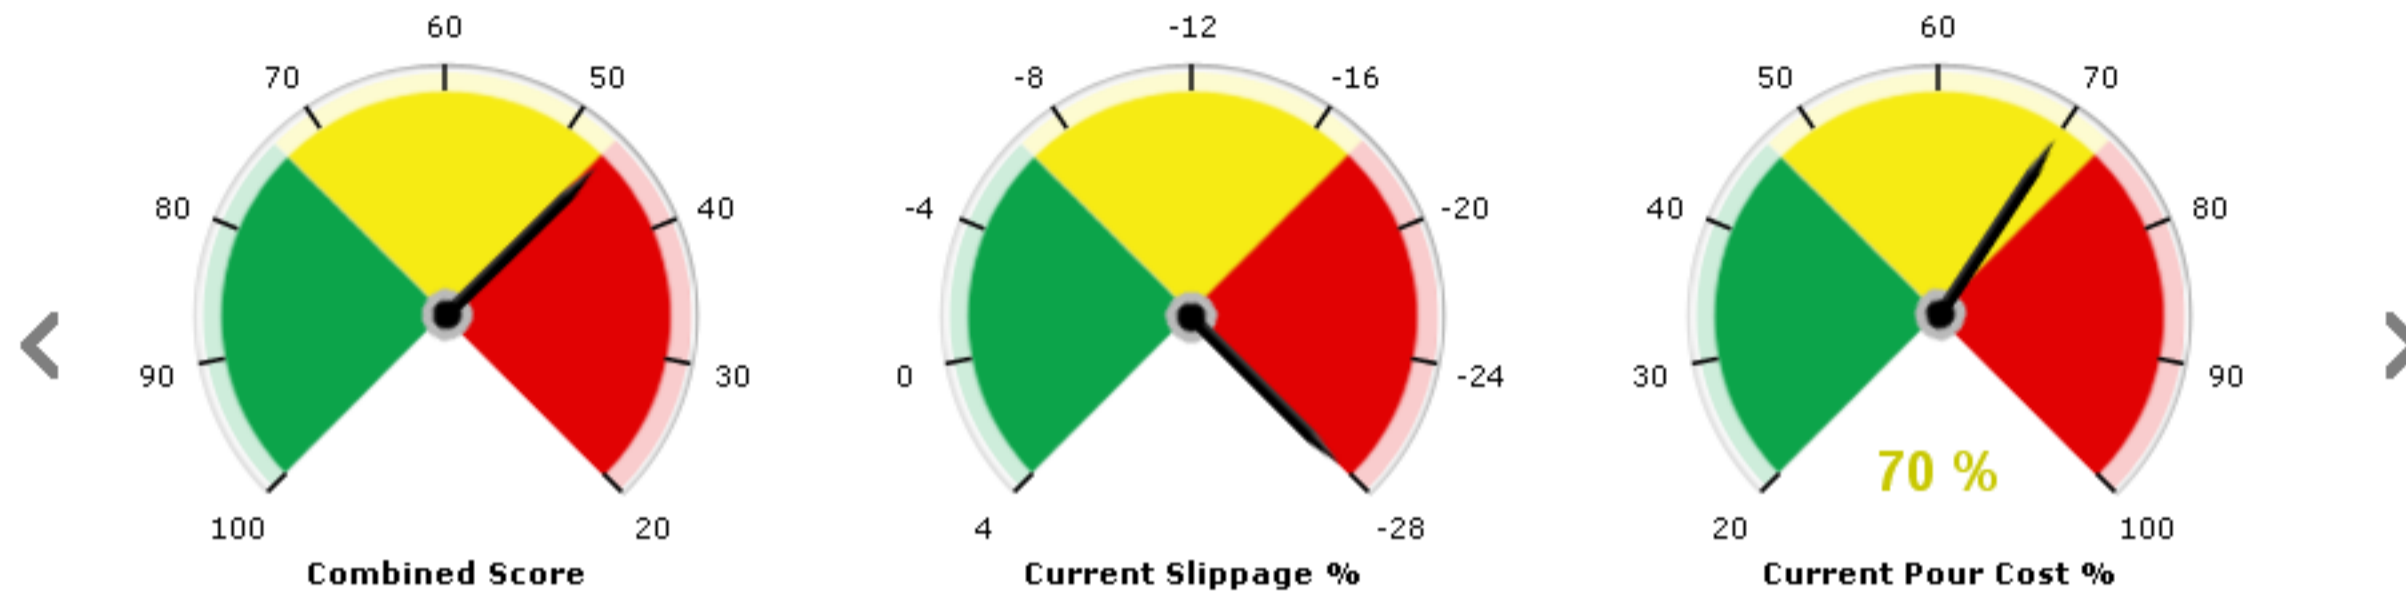

Search

Pours and Sales

Live Sensors