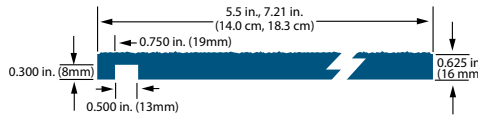

### 190 Series Cedar Texture Trim (strand)

### 440 Series Cedar Texture Ploughed Fascia (strand)

DESCRIPTION	LENGTH	ACTUAL WIDTH	MINIMUM THICKNESS	PID NUMBER
190 Series Cedar Texture Trim (strand)	16 ft. (192 in.)(4.9 m)	2.50 in. (6.4 cm)	0.530 in. (14 mm)	28448
	16 ft. (192 in.)(4.9 m)	3.50 in. (8.9 cm)	0.530 in. (14 mm)	28450
	16 ft. (192 in.)(4.9 m)	5.50 in. (14.0 cm)	0.530 in. (14 mm)	28452
440 Series Cedar Texture Trim (strand)	16 ft. (192 in.)(4.9 m)	1.50 in. (3.8 cm)	0.625 in. (16 mm)	25877
	16 ft. (192 in.)(4.9 m)	2.50 in. (6.4 cm)	0.625 in. (16 mm)	25878
	16 ft. (192 in.)(4.9 m)	3.50 in. (8.9 cm)	0.625 in. (16 mm)	25880
	16 ft. (192 in.)(4.9 m)	5.50 in. (14.0 cm)	0.625 in. (16 mm)	25882
	16 ft. (192 in.)(4.9 m)	7.21 in. (18.3 cm)	0.625 in. (16 mm)	25883
	16 ft. (192 in.)(4.9 m)	9.21 in. (23.4 cm)	0.625 in. (16 mm)	25884
	16 ft. (192 in.)(4.9 m)	11.21 in. (28.5 cm)	0.625 in. (16 mm)	25885
540 Series Cedar Texture Trim (strand)	16 ft. (192 in.)(4.9 m)	1.50 in. (3.8 cm)	0.910 in.(23 mm)	25886
	16 ft. (192 in.)(4.9 m)	2.50 in. (6.4 cm)	0.910 in.(23 mm)	25887
	16 ft. (192 in.)(4.9 m)	3.50 in. (8.9 cm)	0.910 in.(23 mm)	25888
	16 ft. (192 in.)(4.9 m)	4.50 in. (11.4 cm)	0.910 in.(23 mm)	25889 *
	16 ft. (192 in.)(4.9 m)	5.50 in. (14.0 cm)	0.910 in.(23 mm)	25890
	16 ft. (192 in.)(4.9 m)	7.21 in. (18.3 cm)	0.910 in.(23 mm)	25891
	16 ft. (192 in.)(4.9 m)	9.21 in. (23.4 cm)	0.910 in.(23 mm)	25892
	16 ft. (192 in.)(4.9 m)	11.21 in. (28.5 cm)	0.910 in.(23 mm)	25893
440 Series Cedar Texture Ploughed Fascia (strand)	16 ft. (192 in.)(4.9 m)	5.50 in. (14.0 cm)	0.625 in. (16 mm)	27240
	16 ft. (192 in.)(4.9 m)	7.21 in. (18.3 cm)	0.625 in. (16 mm)	27819