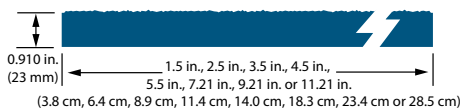

### 440 Series Cedar Texture Ploughed Fascia (strand)

DESCRIPTION	LENGTH	ACTUAL WIDTH	MINIMUM THICKNESS	PID NUMBER
190 Series Cedar Texture Trim (strand)	16 ft. (192 in.)(4.9 m)	2.50 in. (6.4 cm)	0.530 in. (14 mm)	28448
	16 ft. (192 in.)(4.9 m)	3.50 in. (8.9 cm)	0.530 in. (14 mm)	28450
	16 ft. (192 in.)(4.9 m)	5.50 in. (14.0 cm)	0.530 in. (14 mm)	28452
440 Series Cedar Texture Trim (strand)	16 ft. (192 in.)(4.9 m)	1.50 in. (3.8 cm)	0.625 in. (16 mm)	25877
	16 ft. (192 in.)(4.9 m)	2.50 in. (6.4 cm)	0.625 in. (16 mm)	25878
	16 ft. (192 in.)(4.9 m)	3.50 in. (8.9 cm)	0.625 in. (16 mm)	25880
	16 ft. (192 in.)(4.9 m)	5.50 in. (14.0 cm)	0.625 in. (16 mm)	25882
	16 ft. (192 in.)(4.9 m)	7.21 in. (18.3 cm)	0.625 in. (16 mm)	25883
	16 ft. (192 in.)(4.9 m)	9.21 in. (23.4 cm)	0.625 in. (16 mm)	25884
	16 ft. (192 in.)(4.9 m)	11.21 in. (28.5 cm)	0.625 in. (16 mm)	25885
540 Series Cedar Texture Trim (strand)	16 ft. (192 in.)(4.9 m)	1.50 in. (3.8 cm)	0.910 in.(23 mm)	25886
	16 ft. (192 in.)(4.9 m)	2.50 in. (6.4 cm)	0.910 in.(23 mm)	25887
	16 ft. (192 in.)(4.9 m)	3.50 in. (8.9 cm)	0.910 in.(23 mm)	25888
	16 ft. (192 in.)(4.9 m)	4.50 in. (11.4 cm)	0.910 in.(23 mm)	25889 *
	16 ft. (192 in.)(4.9 m)	5.50 in. (14.0 cm)	0.910 in.(23 mm)	25890
	16 ft. (192 in.)(4.9 m)	7.21 in. (18.3 cm)	0.910 in.(23 mm)	25891
	16 ft. (192 in.)(4.9 m)	9.21 in. (23.4 cm)	0.910 in.(23 mm)	25892
	16 ft. (192 in.)(4.9 m)	11.21 in. (28.5 cm)	0.910 in.(23 mm)	25893
440 Series Cedar Texture Ploughed Fascia (strand)	16 ft. (192 in.)(4.9 m)	5.50 in. (14.0 cm)	0.625 in. (16 mm)	27240
	16 ft. (192 in.)(4.9 m)	7.21 in. (18.3 cm)	0.625 in. (16 mm)	27819