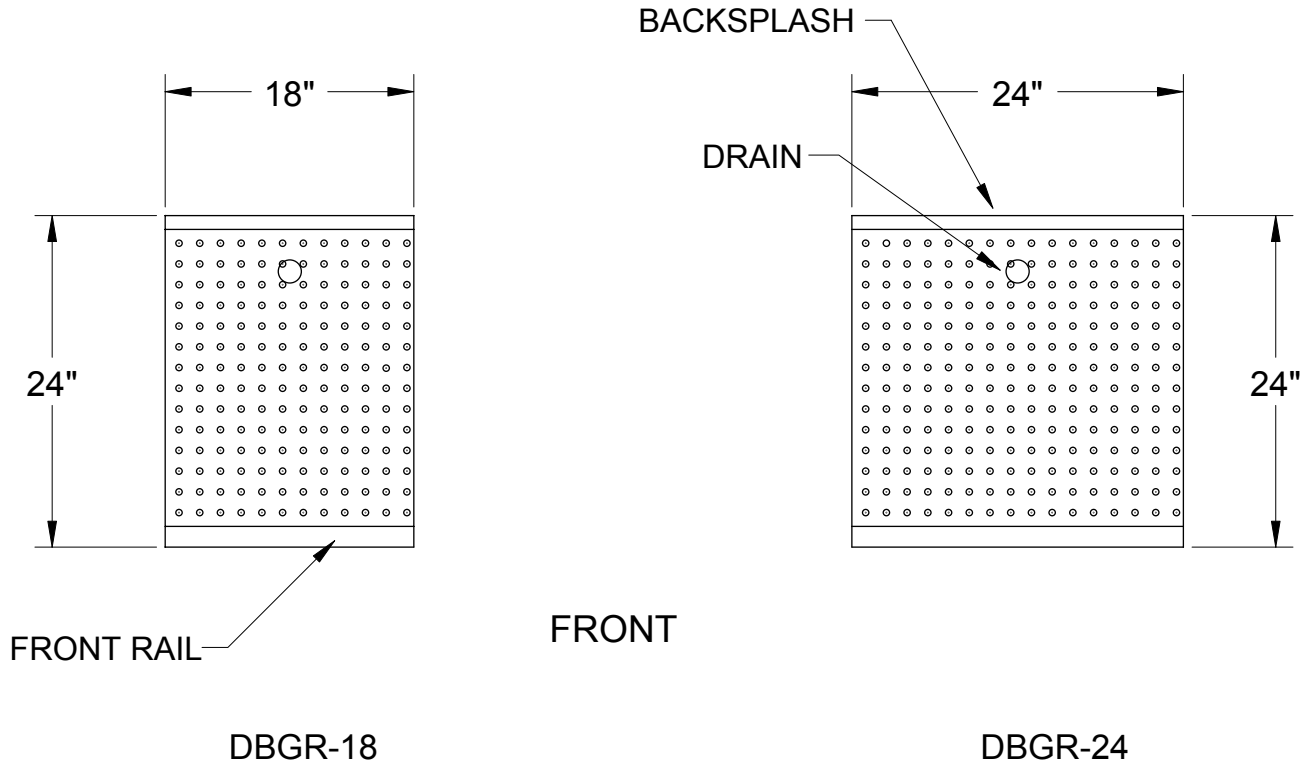

Drainboard Glassracks

Dimensional Information